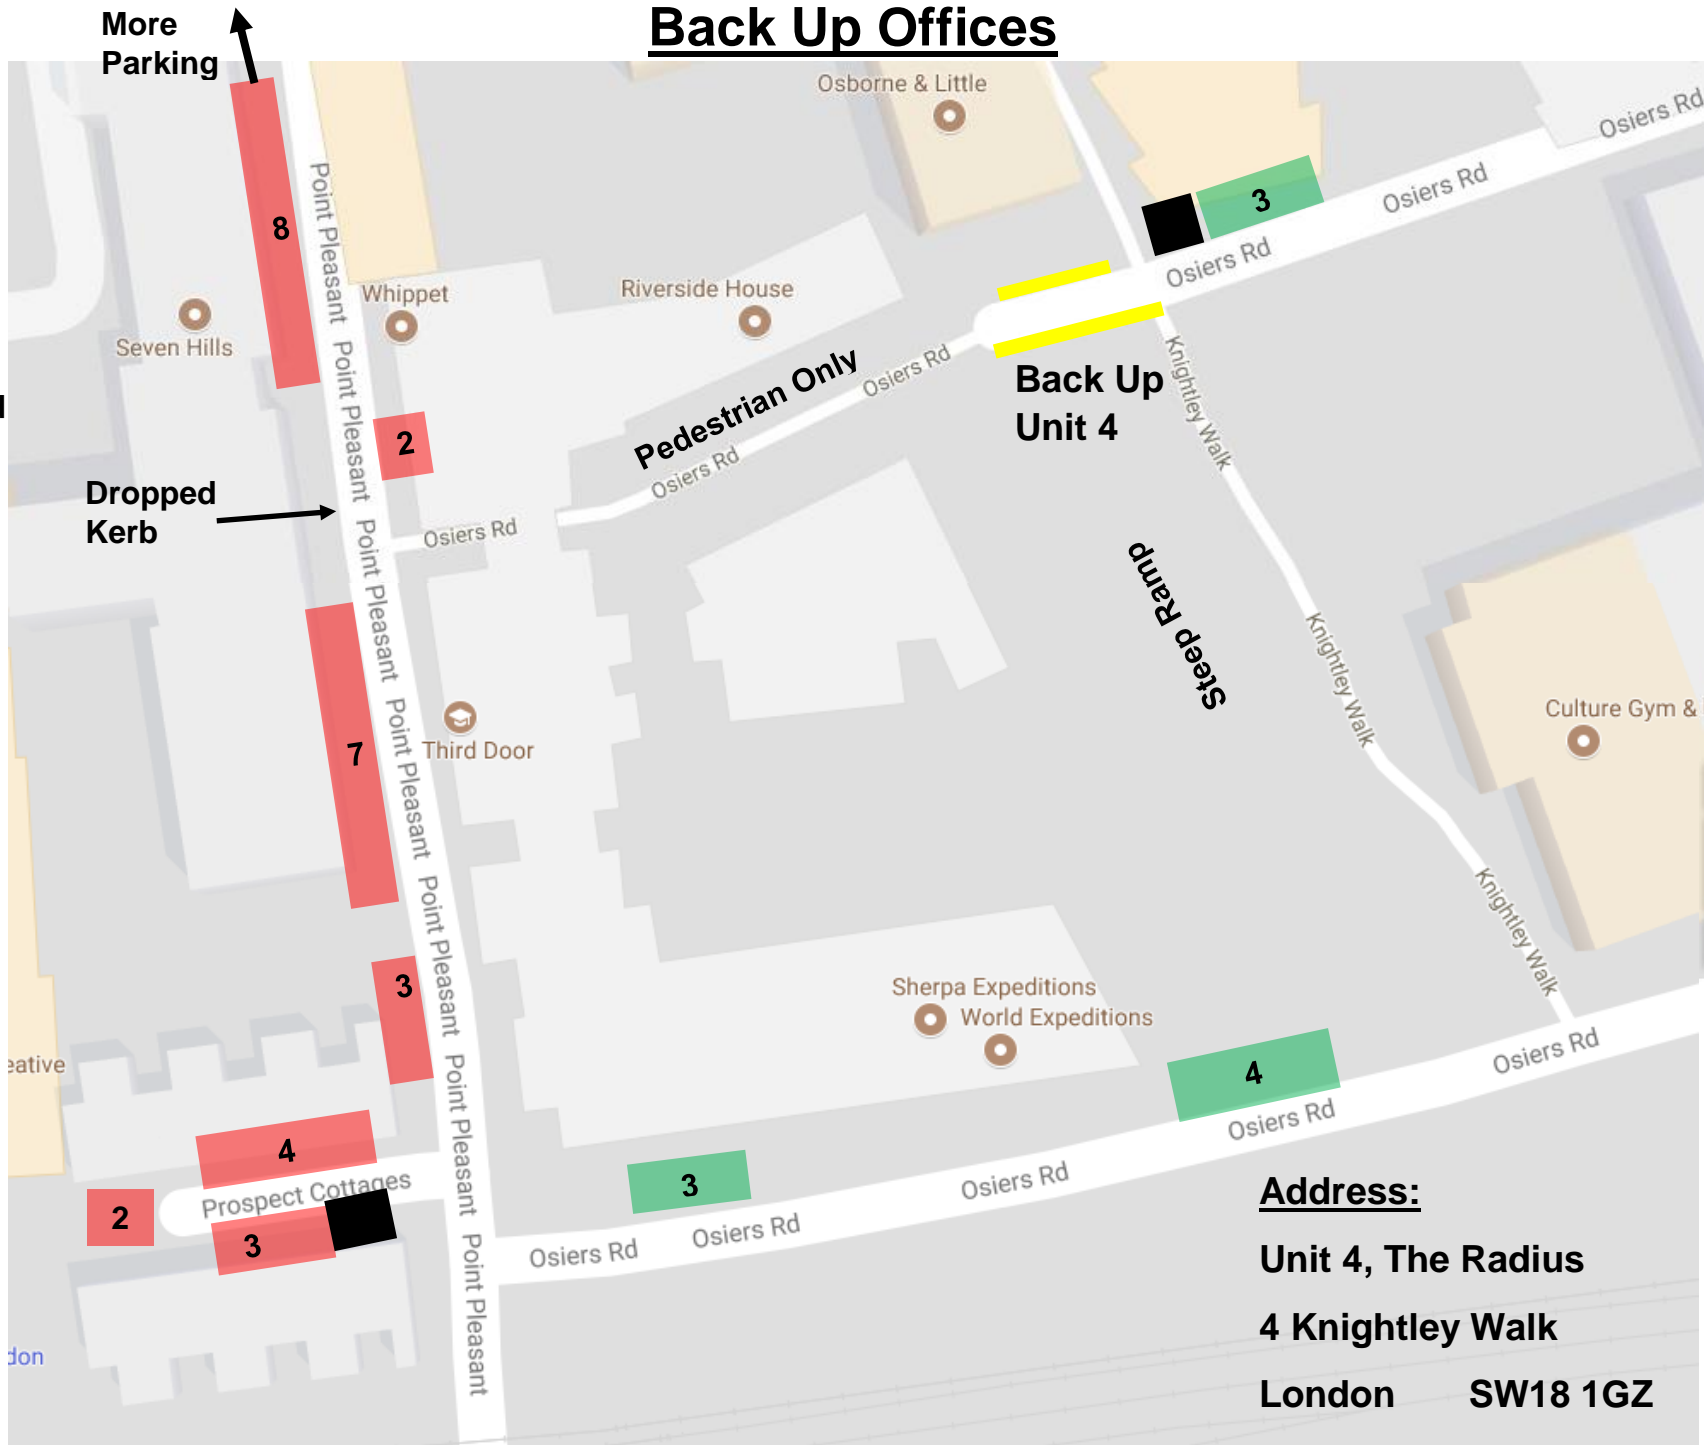

# Back Up Offices

## Key:

- Resident Parking or pay at machine (4 hours)
- Private Unmarked Bays
- Private Disabled Bay
- Blue Badge Owners - Do not park on these Double Yellows

## Address:

**Unit 4, The Radius**

**4 Knightley Walk**

**London SW18 1GZ**