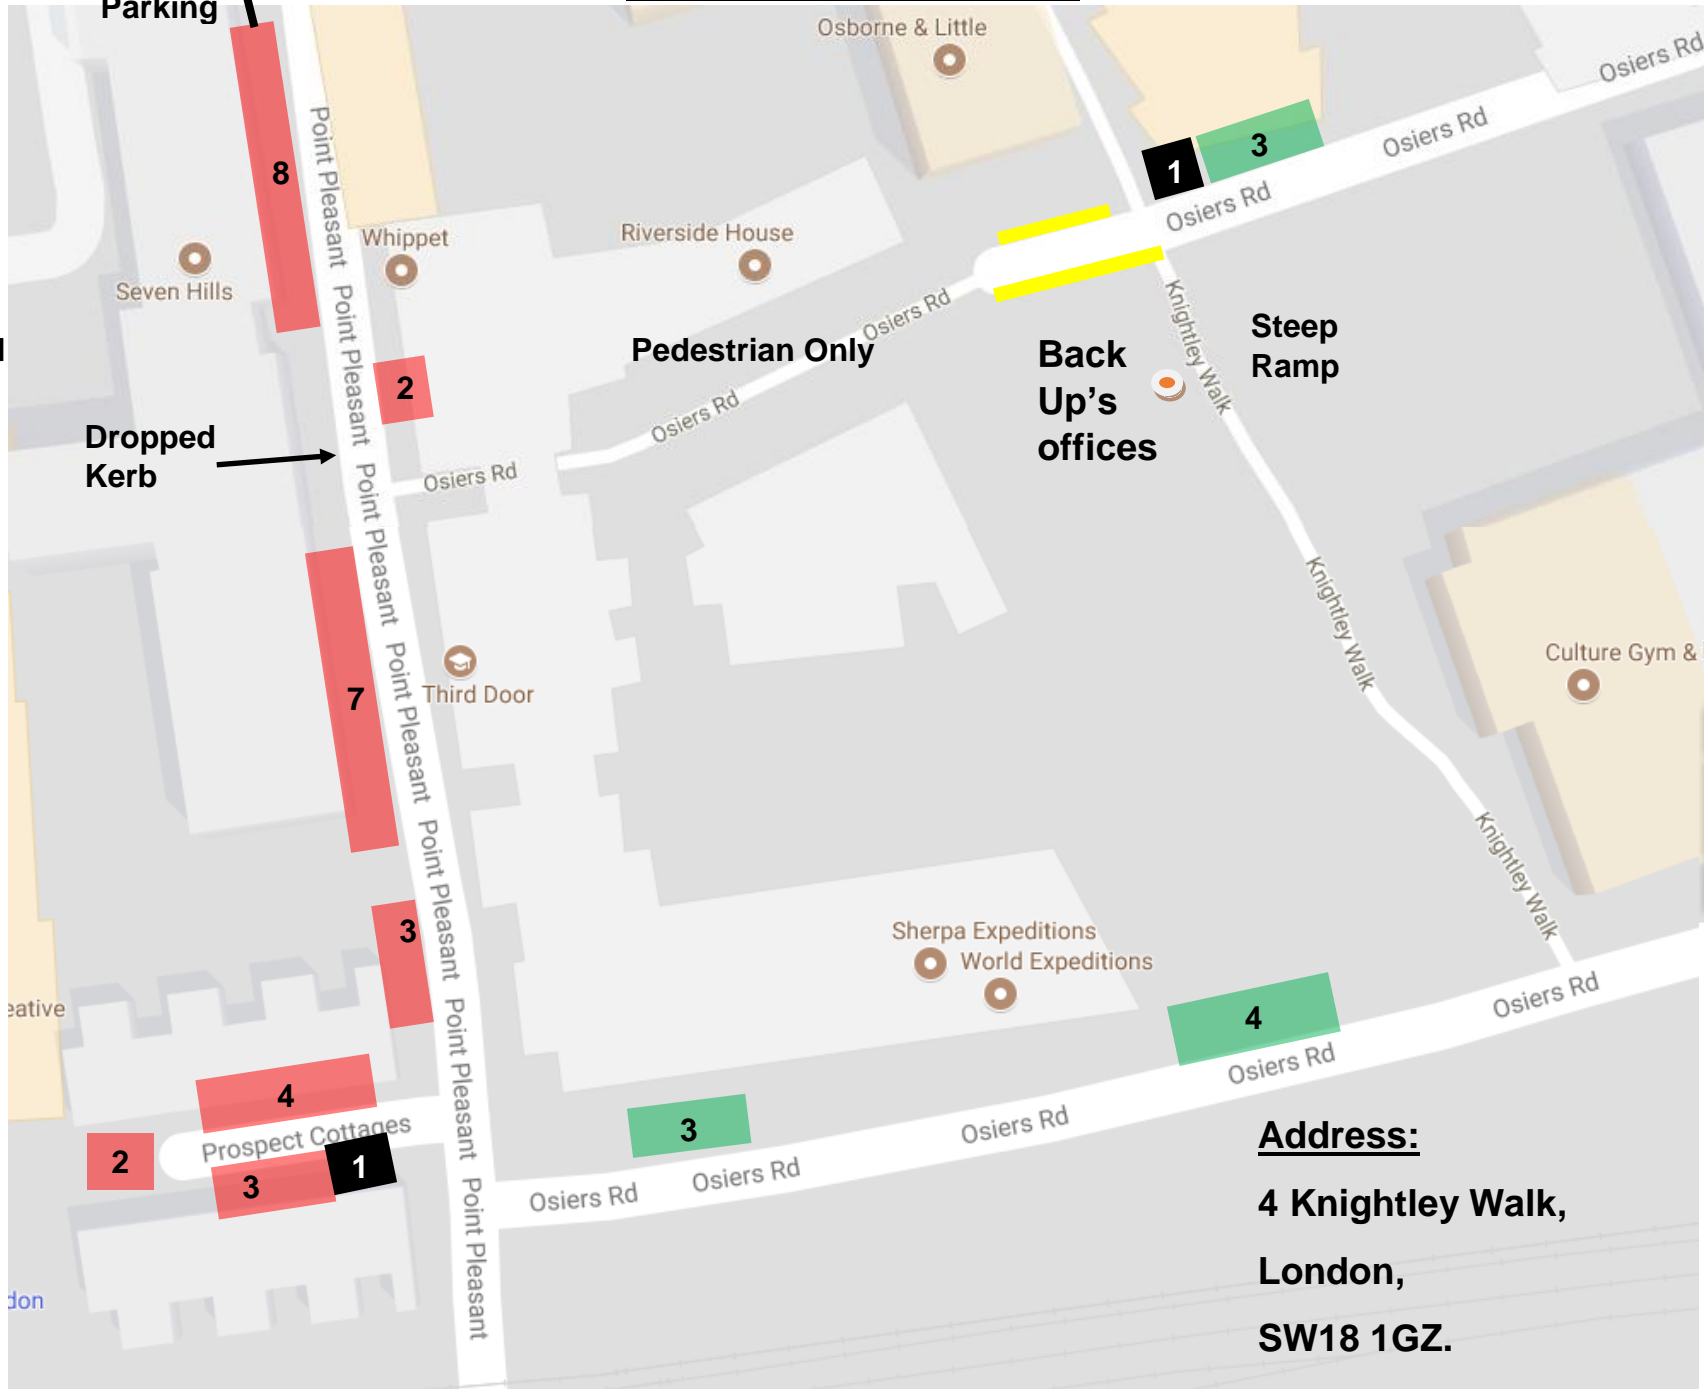

Back Up's Offices

Key:

- Resident Parking or pay at machine (4 hours)
- Private Unmarked Bays
- Private Disabled Bay
- Blue Badge Owners - Do not park on these Double Yellow

Address:

4 Knightley Walk,
London,
SW18 1GZ.